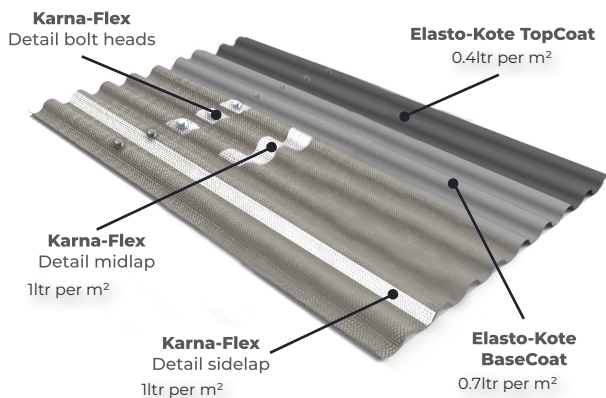

ELASTO-KOTE.

10 YEAR FIBRE CEMENT BUILD UP