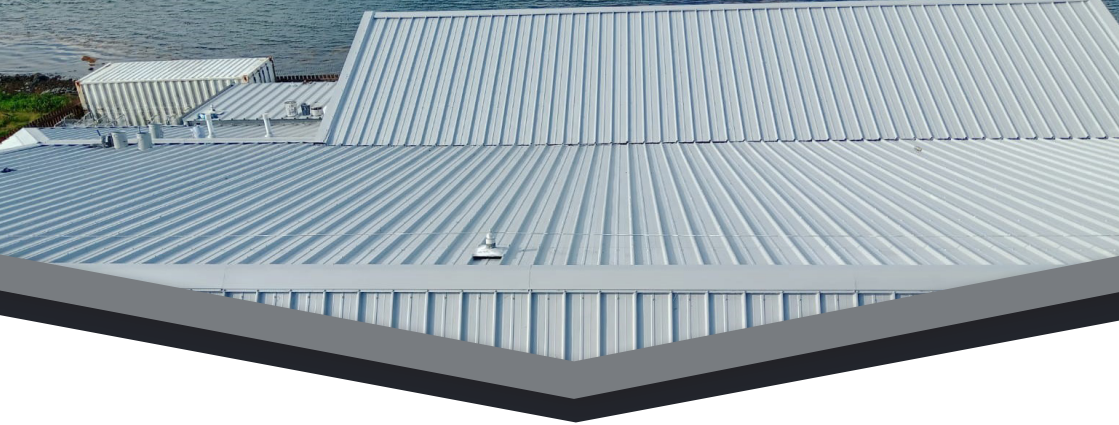

GUARANTEES AND TESTING

Our systems are tested to the highest standards to ensure they are fit for purpose and deliver exceptional performance.

We only manufacture and distribute high performance materials and as such all our systems come with a 10 year guarantee as standard, with our Pro ranges offering extended guarantees of up to 25 years

Our products are third party accredited by the largest testing houses in Europe and the United states including BBA, BDA and Factory Mutual. Our production processes are externally audited to ensure complete quality control.

We continually test our products to the latest standards and whilst our testing certificates are available on our website our technical team are on hand to deal with specific test enquiries.

For further information visit www.lrs-systems.co.uk or call our team on **01948 841 877**

PRODUCT GUARANTEES BREAKDOWN	
	10 year guarantee
	Up to 20 year guarantee
	10 year guarantee
	15 year guarantee
	10 year guarantee
	Up to 20 year guarantee
	10 year guarantee
	10 year guarantee
	Up to 25 year guarantee
ELASTO-KOTE.	10 year guarantee
ELASTO-KOTE PRO.	Up to 20 year guarantee