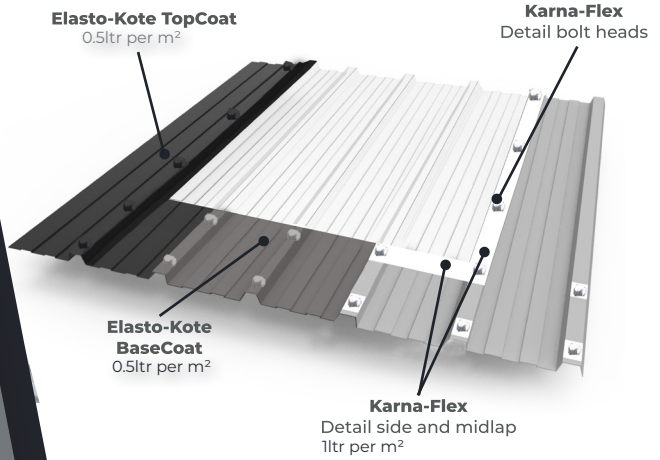

ELASTO-KOTE.

TYPICAL 10 YEAR METAL BUILD-UP