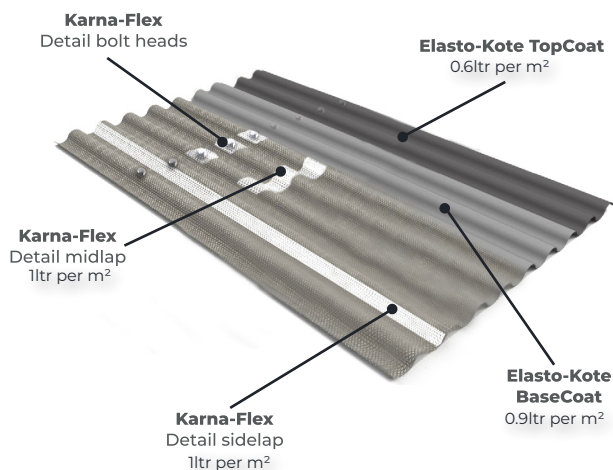

FIBRE CEMENT APPLICATION

ELASTO-KOTE *PRO*

15 YEAR FIBRE CEMENT BUILD UP