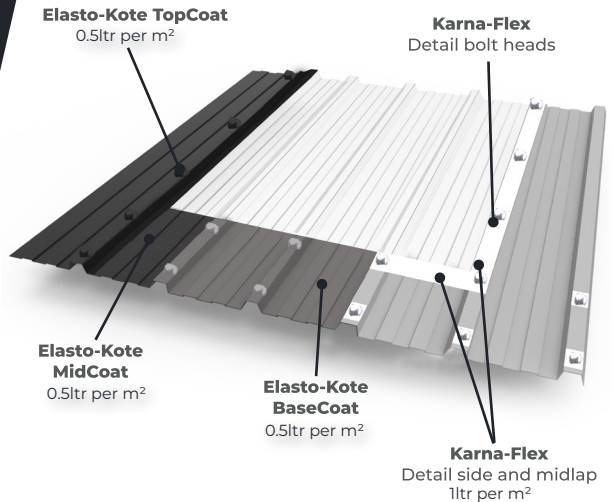

ELASTO-KOTE **PRO**®

TYPICAL 20 YEAR METAL BUILD-UP